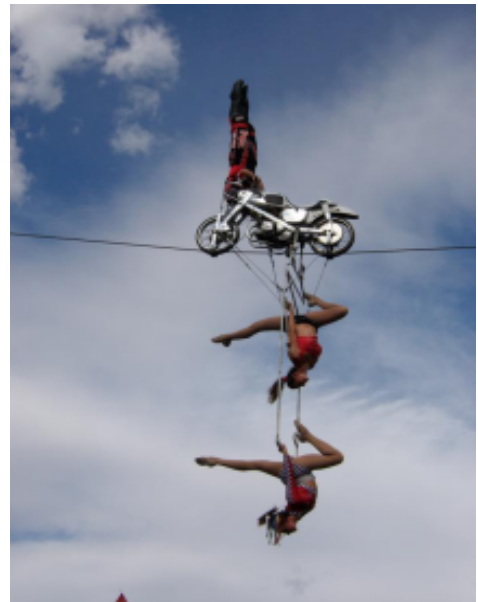

John Winn's GALAXY OF THRILLSSM

John Winn's SkyCycleTM The Sky's the Limit!

The original thrill show act created and made famous by the Winn's...

The Winn's aerial SkyCycleTM can be seen high above the crowds at outdoor events, stadiums and indoor arenas. Spellbound crowds and onlookers gaze towards the sky as they watch the daring death defying precision stunts and graceful athletic artistry performed on the Winn's SkyCycleTM!

The Winn's SkyCycleTM features a motorcycle balancing atop a thin steel cable with a trapeze with aerial artists dangling precariously beneath it.

As the show begins, the motorcycle stunt rider revs his motorcycle as he races the wire-climbing motorcycle high up the cable, where aerial artists perform various gymnastic stunts from the trapeze.

The motorcycle rider completes several death-defying stunts, including free-standing on top of the motorcycle. Then, the motorcycle and aerial artist amaze the crowd by defying gravity and flipping the bike and trapeze numerous revolutions around the cable.

The show ends with the motorcycle climbing to the very peak of the cable, where, following the audience's countdown, the motorcycle rider completes and maintains a perilous mid-air handstand as the bike with rider and aerialist slides gracefully backwards down the cable to the ground below.